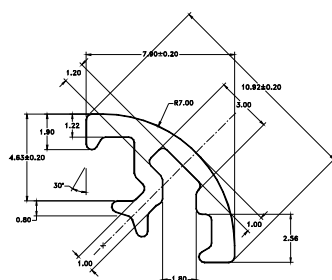

Die: **3304**

Radius Clip

Min. Order Qty Mtrs:925