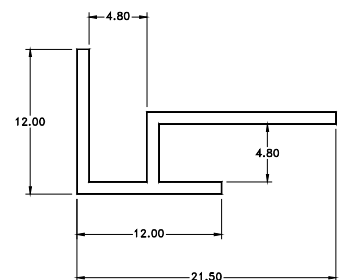

Square Corner Clip

Min. Order Qty Mtrs:675

* To Suit Casting 2.0 x 2.0 Triangular Spigot.

Die: **444**

3/16" EXTERNAL

Min. Order Qty Mtrs:525

Aluminium Extrusion Co
A Division of Parkin Metal Moulding Co Ltd