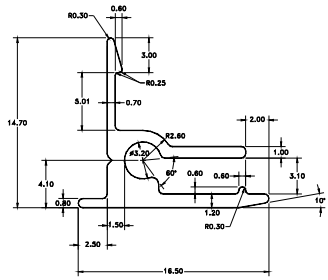

Wallboard, Coving Beading Sections

Die: **3728**

3.10 mm Frame

Min. Order Qty Mtrs:375