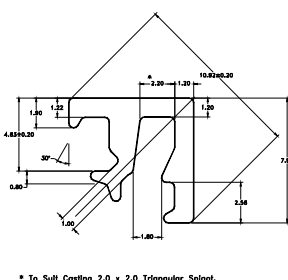

Square Corner Clip

Min. Order Qty Mtrs:675

* To Suit Casting 2.0 x 2.0 Triangular Spigot.

Die: **444**

3/16" EXTERNAL

Min. Order Qty Mtrs:525

Aluminium Extrusion Co
A Division of Parkin Metal Moulding Co Ltd