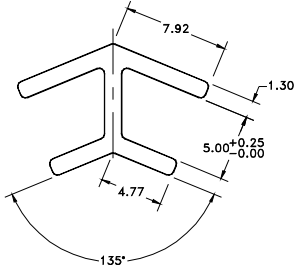

Wallboard, Coving Beading Sections

Die: **3386**

4mm Glass Jointer

Min. Order Qty Mtrs:475