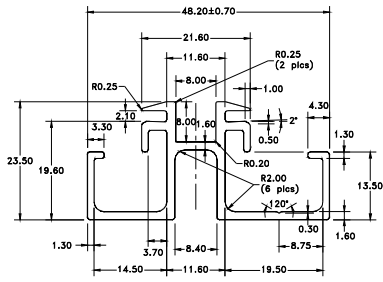

Wallboard, Coving Beading Sections

Die: 4183

Vertical Joiner #1

Min. Order Qty Mtrs: 75