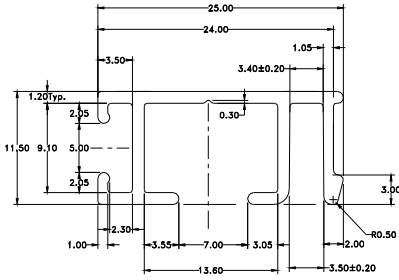

Blinds and Curtains Sections

Die: **4604**

Track

Min. Order Qty Mtrs:225