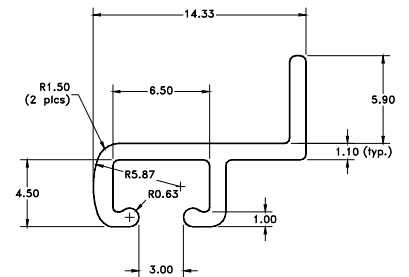

Die: **4008**

Face Fix (Punched)

Min. Order Qty Mtrs:525