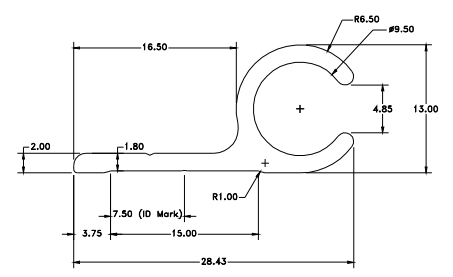

*5.00 Is Critical Use Dimension
14.75 while on Table and stretching
to Indicate what the section is doing

Die: **4612**

Rope Channel

Min. Order Qty Mtrs:225