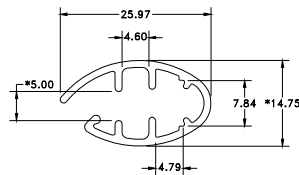

Min. Order Qty Mtrs:225

Die: **8328**

26mm Ultraglide

Min. Order Qty Mtrs:225

Die: **5232**

Std Oval Bottom Rail V2

Min. Order Qty Mtrs:225

*5.00 Is Critical Use Dimension
14.75 while on Table and stretching
to Indicate what the section is doing